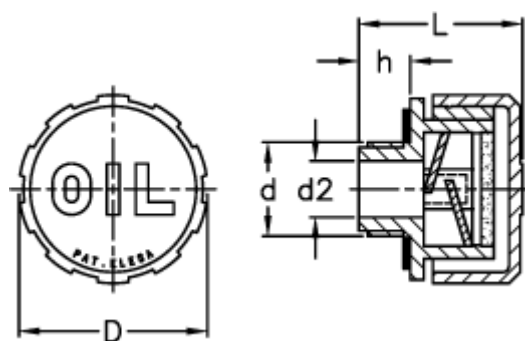

Data Sheet

Article number: 2311053937

Description: E+G Breather plug
SFP.30-1/4+F FIL

Measures

D = 31
d = G 1/4
d2 = 8
h = 9.5
L = 29.5